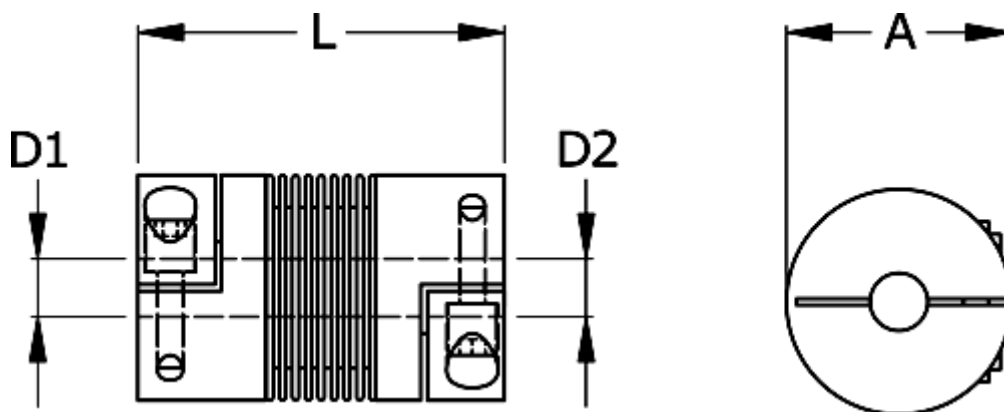

Data Sheet

Article number: 3330400180631015

Description: Bellow coupling type 4 size18
Length 63 mm, bore 10/15 mm

Measures

A	= 45
D1	= 10
D2	= 15
L	= 63
Nom. torque NM (Tkn)	= 18